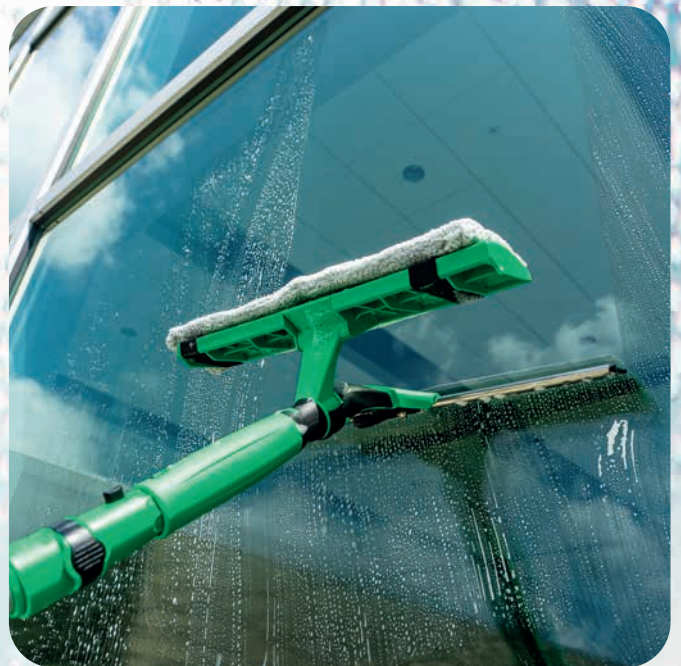

Save time: Simply flip it over, so no need to waste time changing cleaning tools on your telescopic pole. Additional benefits:

The **VisaVersa® Pro** pad stores plenty of water, which means fewer trips to your bucket, and the removable window squeegee allows for quick, streak-free drying.

S-CHANNEL WITH PRO SQUEEGEE RUBBER SOFT

- Superior quality: robust stainless steel
- Practical: variable position, easy-to-change rubber
- Effective: thorough drying thanks to sharp edges
- Fast: glides easily and quickly

QUICK RELEASE THANKS TO OPTIMISED S-SPRING

- Quick: easy-to-change rubber and channel

LOCKING CLIP

- Open: for squeegee removal
- Closed: choose between two squeegee positions

Wash... turn over... squeegee... DONE!

QUICK & SAFE:
ideal for use with telescopic poles

THE VisaVersa® Pro OPENS UP BRAND NEW OPTIONS

The **VisaVersa® Pro** washer and squeegee can be detached from each other and used separately.

Experienced users can use the **VisaVersa® Pro** to wash windows and squeegee them in one simultaneous movement.