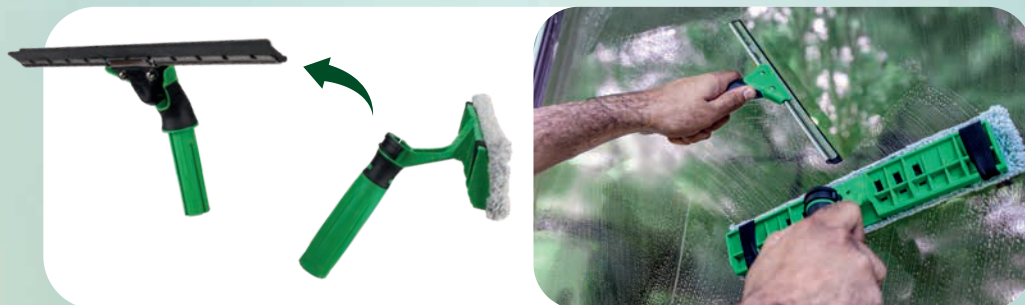

CURVED HEAD

- Effective: ensures greatest contact with glass surface
- Stable: Hooks & Loops holder for VisaVersa® Pro Pad

ErgoTec® XL HANDLE

- Ergonomic: handle designed for fatigue-free working
- Safe: keep a firm grip with wet hands thanks to 2K surface
- Won't twist and fall off telescopic poles thanks to ErgoTec® safety cone

S-CHANNEL WITH PRO SQUEEGEE RUBBER SOFT

- Superior quality: robust stainless steel
- Practical: variable position, easy-to-change rubber
- Effective: thorough drying thanks to sharp edges
- Fast: glides easily and quickly

QUICK RELEASE THANKS TO OPTIMISED S-SPRING

- Quick: easy-to-change rubber and channel

LOCKING CLIP

- Open: for squeegee removal
- Closed: choose between two squeegee positions

Wash... turn over... squeegee... DONE!

QUICK & SAFE:
ideal for use with telescopic poles

THE VisaVersa® Pro OPENS UP BRAND NEW OPTIONS

The **VisaVersa® Pro** washer and squeegee can be detached from each other and used separately.

Experienced users can use the **VisaVersa® Pro** to wash windows and squeegee them in one simultaneous movement.