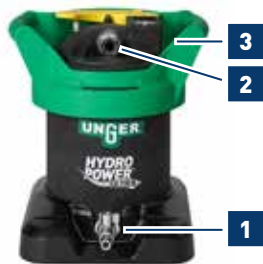

1 HydroPower® ULTRA
WATER FLOW VALVE METAL W/ TAP