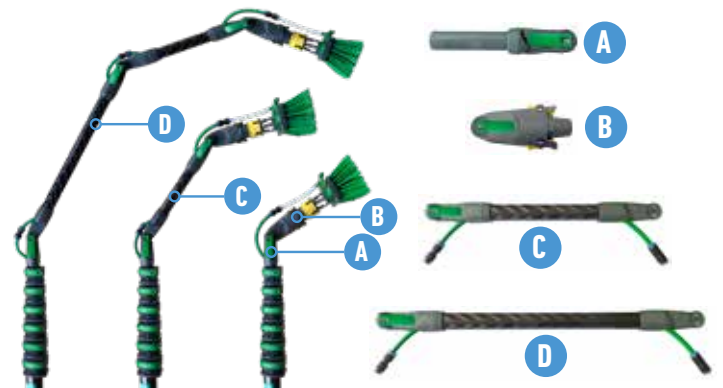

EXCHANGING OF POLE SECTIONS:

1. Remove the lower screw of the clamp. The double sided adhesive tape of the clamp must be replaced if necessary (see below)
2. Carefully pull the pole section upwards with the clamp.

ATTENTION: There is a stop tape at the end of each pole section, this must not be damaged during removal and reinserting!

nLITE® SmartLock CLAMPS

Part No.	Info	Pack	€/piece
22817	Element 1; Ø 22mm	1	
22818	Element 2; Ø 25mm	1	
22819	Element 3; Ø 28mm	1	
22820	Element 4; Ø 31mm	1	
22821	Element 5; Ø 34mm	1	
22822	Element 6; Ø 37mm	1	

REPLACING SMART LOCK CLAMPS:

nLITE® HANDLE

Part No.	Info	Pack	€/piece
22814	Ø 25mm [CC16T, CC32T]	1	
22815	Ø 31mm [CC60T / CF60T]	1	
22816	Ø 37mm [CC85T / CF86G / CF33G]	1	

Part No.	Product	Pack	€/piece
23224	Double sided adhesive tape for Smart Lock Clamps	1	
NLPCP	nLITE® Protection Cap	1	
NLHCC	nLITE® Extension adapter	1	
NLHKP	nLITE® Clips for outer hose routing	1	
23241	nLITE® Brush socket Swivel mechanism	1	
23242	nLITE® Brush socket Fixed mechanism	1	
22137	nLITE® Brush socket Fastening screw (1x)	1	
23240	nLITE® Soft Touch Bumper	1 kit (5)	
NLR28	nLITE® Rinse Bar for Brushes 28cm	1	
NLR41	nLITE® Rinse Bar for Brushes 41cm	1	
23243	nLITE® Jet block for brushes 28 cm	1	
23244	nLITE® Jet block for brushes 41 cm	1	

nLITE® ANGLE ADAPTER ELEMENTS

Part No.	Info	Pack	€/piece
22805	Element A - pole adapter	1	
22806	Element B - brush adapter	1	
22807	Element C - short (incl. hose & quick connector)	1	
22808	Element D - long (incl. hose & quick connector)	1	