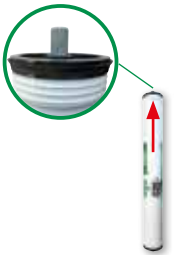

Ø 20mm

PURE WATER FILTER HYDRO POWER® RO S

RO S (R020C)

1 **HydroPower® RO S**
COMBI PRE-FILTER CARTRIDGE CARBON/SEDIMENTS

Part No.	Pack	€/piece
ROCA2	1	

2 **HydroPower® RO S**
MEMBRANE

Part No.	Product	Pack	€/piece
ROME2	Membrane	1	
22355	Sealing Ring	1	