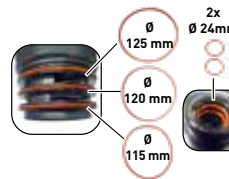

HydroPower® RO O-RING SET FOR TOP CAP 2+3 (5 PCS.)

Part No.	Pack	€/piece
ROOR2	for top cap 2 (membrane 1)	1
ROOR3	for top cap 3 (membrane 2)	1