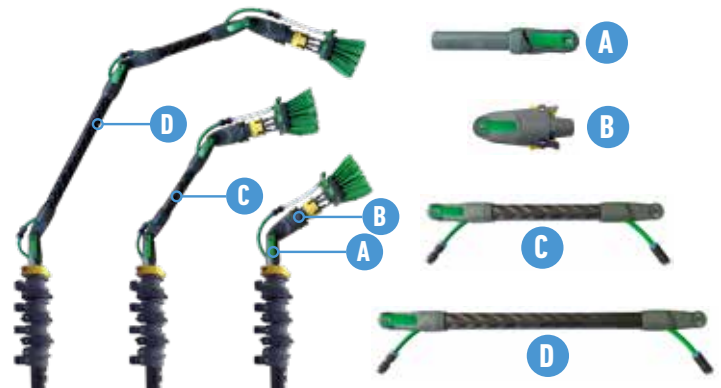

nLite® Connect POLE TUBE, ALU EXTENSION (AN30G)

Part No.	Ø mm	Segment	Clamp	Pack	€/piece
17832	32	1 (3,00 m)	-	1	
17833	35	2 (3,00 m)	●+●	1	

nLite® Connect CLAMPS

Segm. 1 - Ø 26mm		Segm. 2 - Ø 29mm		Segm. 3 - Ø 32mm		Segm. 4 - Ø 35mm		Pack
Part No.	€/piece	Part No.	€/piece	Part No.	€/piece	Part No.	€/piece	
23227	●	23228	●	23229	●	23231	●	1
23233	●	(without hose clip)				23230	●	1

yellow lever

grey lever

23231 = nLite Connect segment 4 top pole end

23230 = nLite Connect Master & Extension lower pole end

nLite® Connect ANGLE ADAPTER ELEMENTS

Part No.	Info	Pack	€/piece
NGC00	Element A - pole adapter	1	
22806	Element B - brush adapter	1	
22807	Element C - short (incl. hose & quick connector)	1	
22808	Element D - long (incl. hose & quick connector)	1	