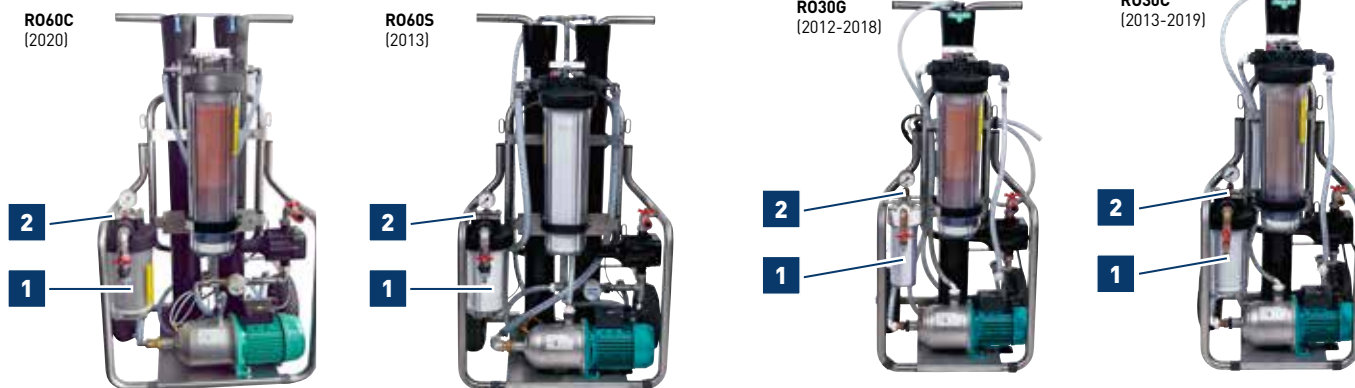

RO MEMBRANE MAINTENANCE

Part No.	Size	Pack	€/piece
15436	1 l	1	

HydroPower® RO S POWER CABLE

Part No.	Pack	€/piece
19499		1

PURE WATER FILTER

HIFLO R060C/S, R030G/C

1 PREFILTER									
	Part No.	Product	Info	Pack	€/piece	R060C	R060S	R030G	R030C
	17522	PREFILTER CASE SMALL	4,5" x 10"	1					✓
	22620	PREFILTER CASE SMALL	4,5" x 10"	1			✓		
	23428	PREFILTER CASE SMALL	4,5" x 10"	1		✓			
	17521	SEDIMENT PREFILTER (for 17522)	4,5" x 10"	1		(✓)	✓		✓
	17509	COMBI-PREFILTER (CHLORINE/SEDIMENT) (for 17522)	4,5" x 10"	1		✓			✓
	17020	SEALING FOR FILTER HOUSING 4,5"	4,5"	1		✓	✓		✓
	17194*	FILTER KEY 4,5" (for 17522, 17195)	4,5"	1		✓	✓		✓
	17195	PREFILTER CASE BIG WITHOUT DRILLING (for chlorine filtre 17919)	4,5" x 20"	1			✓		
	17919	CHLORINE FILTER WITH SEALING (for 17195)	20"	1			✓		
	16574	PREFILTER CASE	2,5" x 10"	1				✓	
	17188	SEDIMENT PREFILTER (for 16574)	2,5" x 10"	1				✓	
	16637*	FILTER KEY 2,5"	2,5"	1				✓	