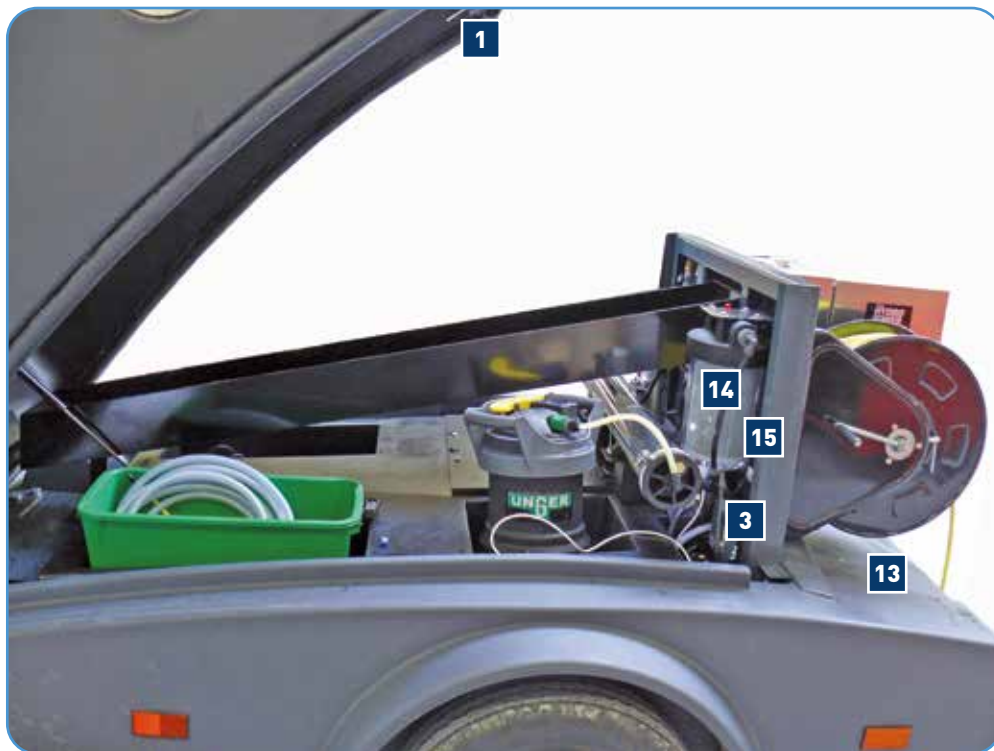

PURE WATER FILTER HYDRO POWER® RO XXL