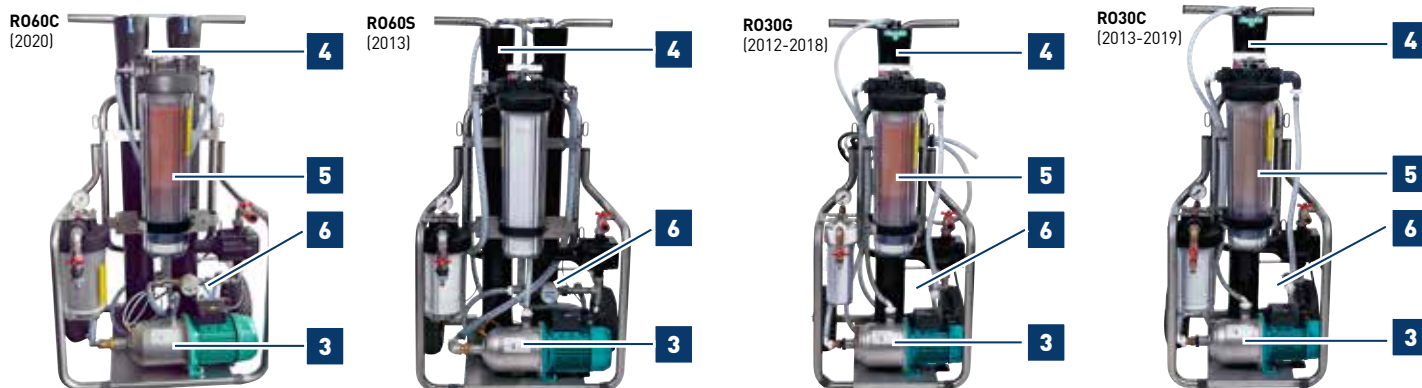

PURE WATER FILTER

HIFLO R060C/S, R030G/C

Quality Tools for Smart Cleaning

3 PUMP

Part No.	Product	Info	Pack	€/pieces	R060C	R060S	R030G	R030C
17918*	PRESSURE PUMP R060		1		✓	✓		
17193*	PRESSURE PUMP R030		1				✓	✓
21818	PUMP CONTROL		1		✓	✓	✓	✓

4 MEMBRANE

Part No.	Product	Info	Pack	€/pieces	R060C	R060S	R030G	R030C
17189	MEMBRANE	4" x 40"	1		✓	✓	✓	✓
17190	PRESSURE TUBE (for 17189)	4" x 40"	1		✓	✓	✓	✓
17191	MANOMETER WORKING PRESSURE		1		✓	✓	✓	✓

5 RESIN FILTER

Part No.	Product	Info	Pack	€/pieces	R060C	R060S	R030G	R030C
17196	RESIN FILTER HOUSING (WITH DRILLING)	4,5" x 20"	1		✓			
17020	SEALING FOR FILTER HOUSING 4,5"	4,5"	1		✓		✓	✓
17197	CARTRIDGE 20" CLEAR, EMPTY	20"	1		✓		✓	✓
17201	CARTRIDGE 20" CLEAR, filled with 4,5l resin	20"	1		✓		✓	✓
17079	SEALING FOR CARTRIDGE (for 17197, 17201)		1		✓		✓	✓
17194*	FILTER KEY 4,5"	4,5"	1		✓		✓	✓

*Colour may vary