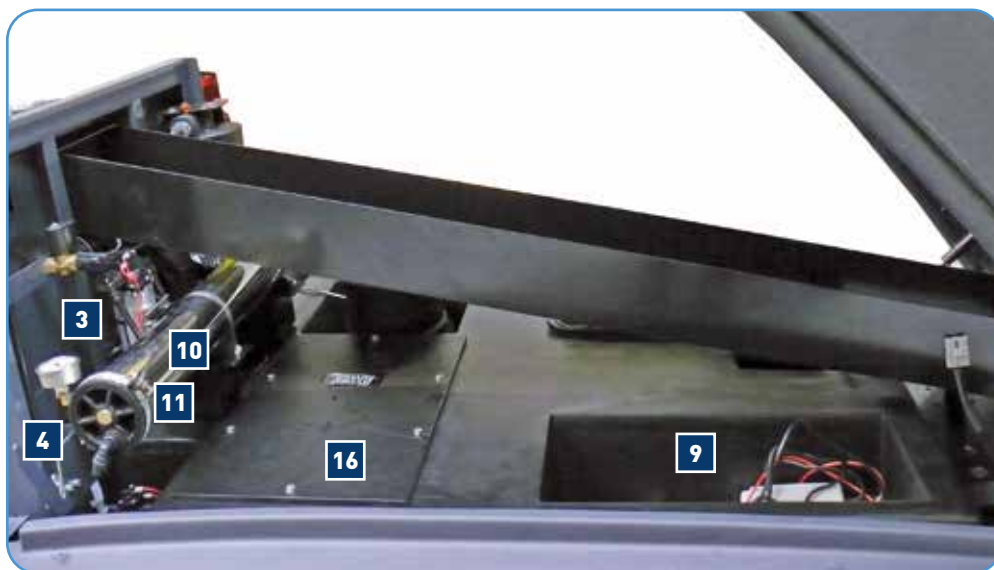

PURE WATER FILTER HYDRO POWER® RO XXL