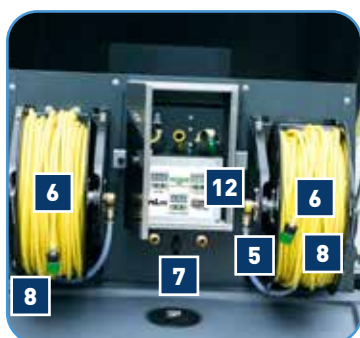

PURE WATER FILTER HYDRO POWER® RO XXL