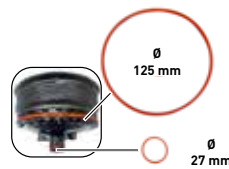

HydroPower® RO O-RING SET FOR TOP CAP 1+4 (2 PCS.)

Part No.	Pack	€/piece
ROOR1	for top cap 1 (pre-filter)	1
ROOR4	for top cap 4 (resin)	1